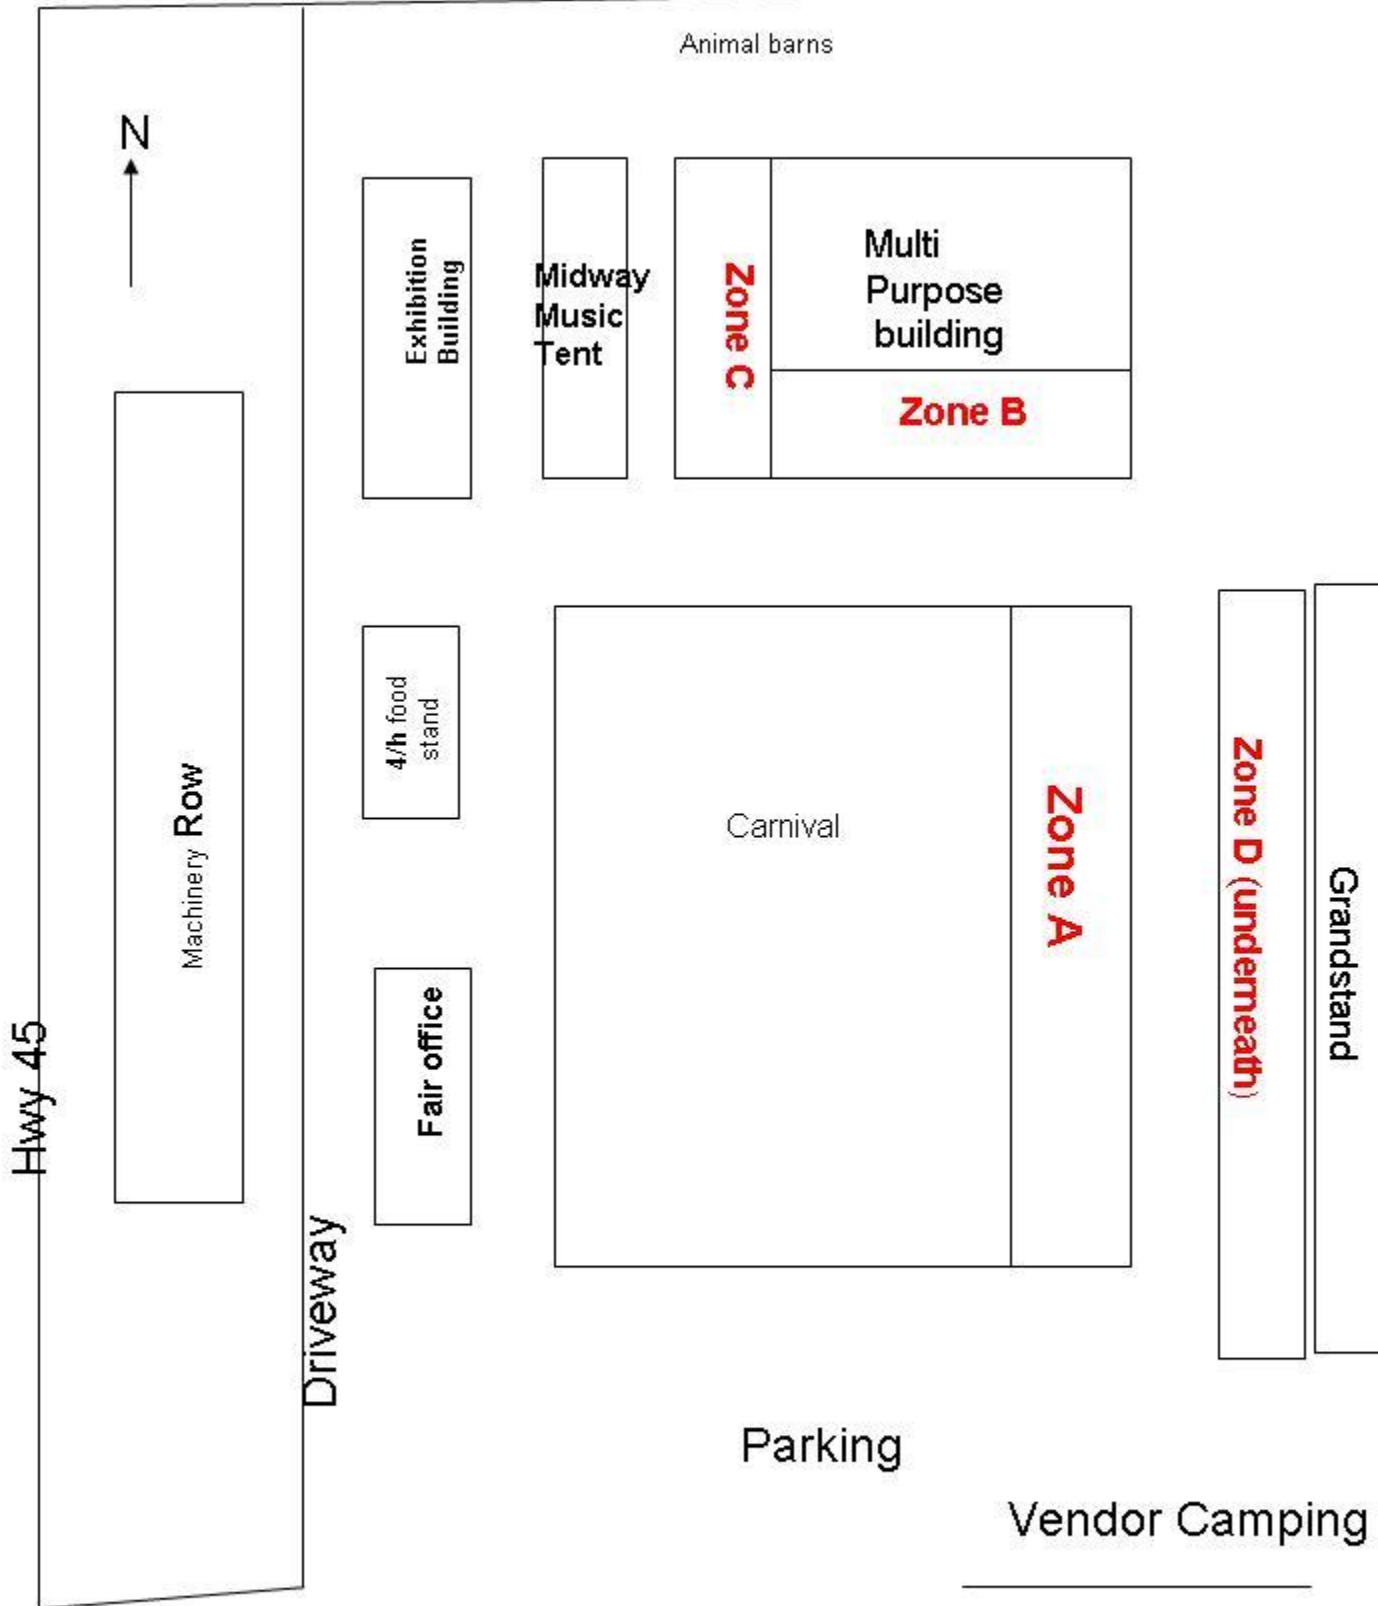

North Ave

Road to Pits

N
↑

Animal barns

Exhibition Building

Midway Music Tent

Zone C

Multi Purpose building

Zone B

4/h food stand

Carnival

Zone A

Zone D (underneath)

Grandstand

Hwy 45

Machinery Row

Driveway

Fair office

Parking

Vendor Camping